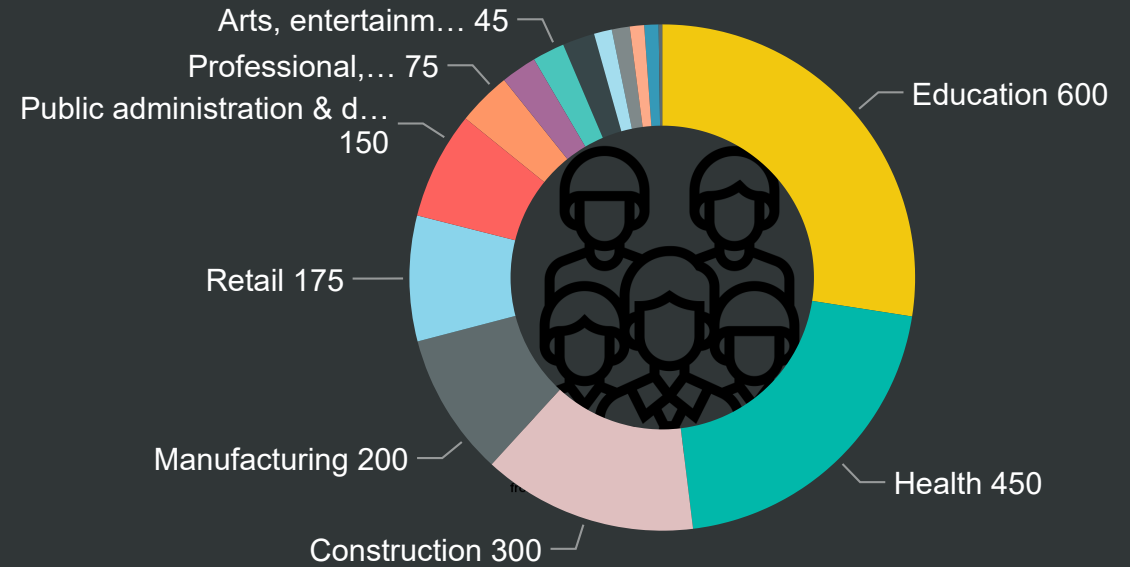

Employers registered in the ward- size is the count registered at postcode

Employees working in the ward by Standard Industrial Classification of job

Top 3 Standard Industrial Classification by count of Employer's

Employers registered in the ward - top 3 (by no. of employees)

Company name	Standard Industrial Classification (SIC)	No. of Employees	Revenue £'000's
R S Miller Roofing Limited	Construction	47	
Structural Stairways Limited	Manufacturing	34	
Micron Machining Services Limited	Manufacturing	20	