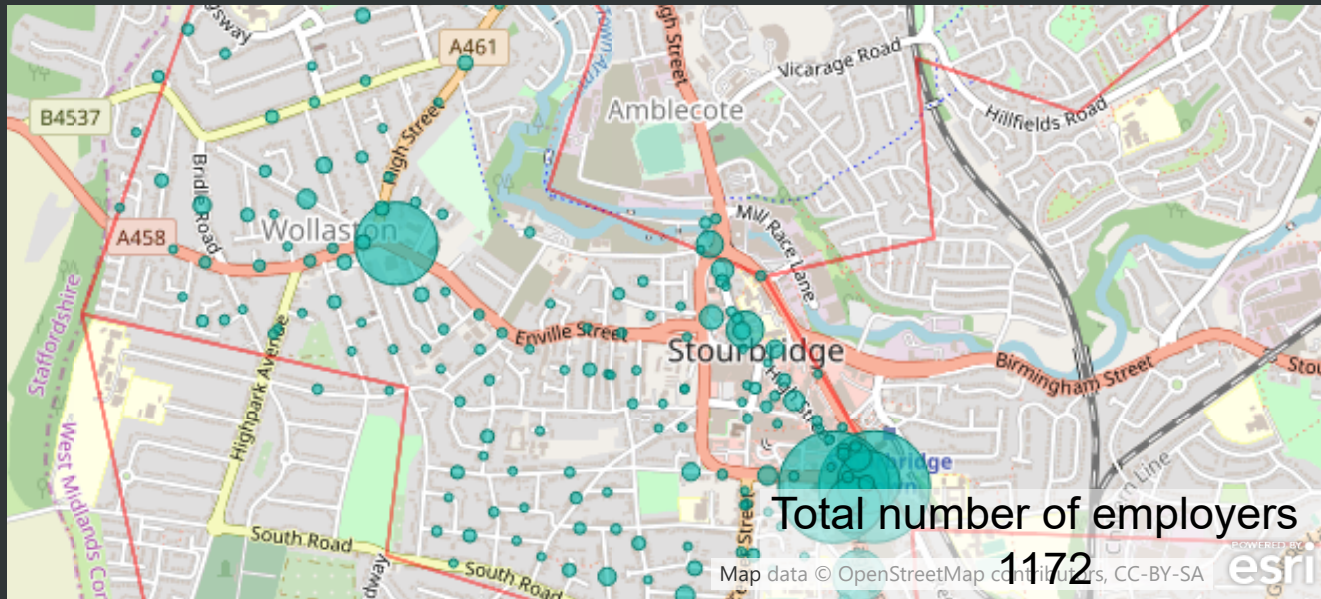

Employers in Wollaston & Stourbridge Town Ward

Employers registered in the ward- size is the count registered at postcode

Top 3 Standard Industrial Classification by count of Employer's

Professional, Scientific And Technical Activities	196
Construction	156
Wholesale And Retail Trade; Repair Of Motor Vehicles ...	121