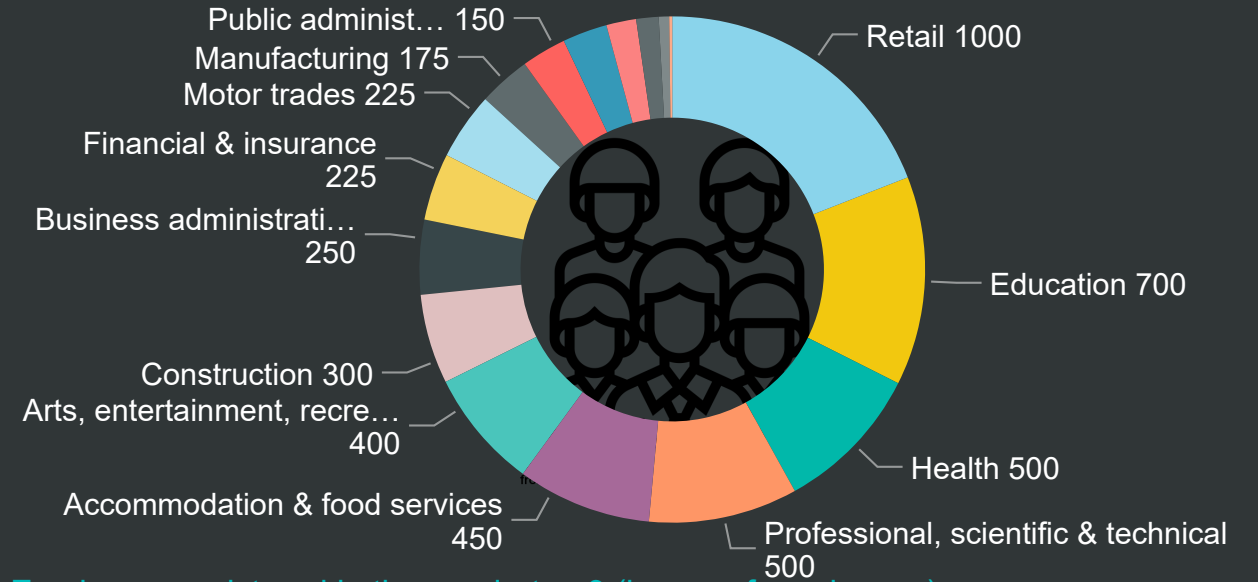

Employers registered in the ward - top 3 (by no. of employees)

Company name	Standard Industrial Classification (SIC)	No. of Employees	Revenue £'000's
Talbots LAW Ltd	Professional, Scientific And Technical Activities	209	£9,725
Argus Fire Protection Company Limited	Construction	128	£24,388
Repose Furniture Limited	Manufacturing	56