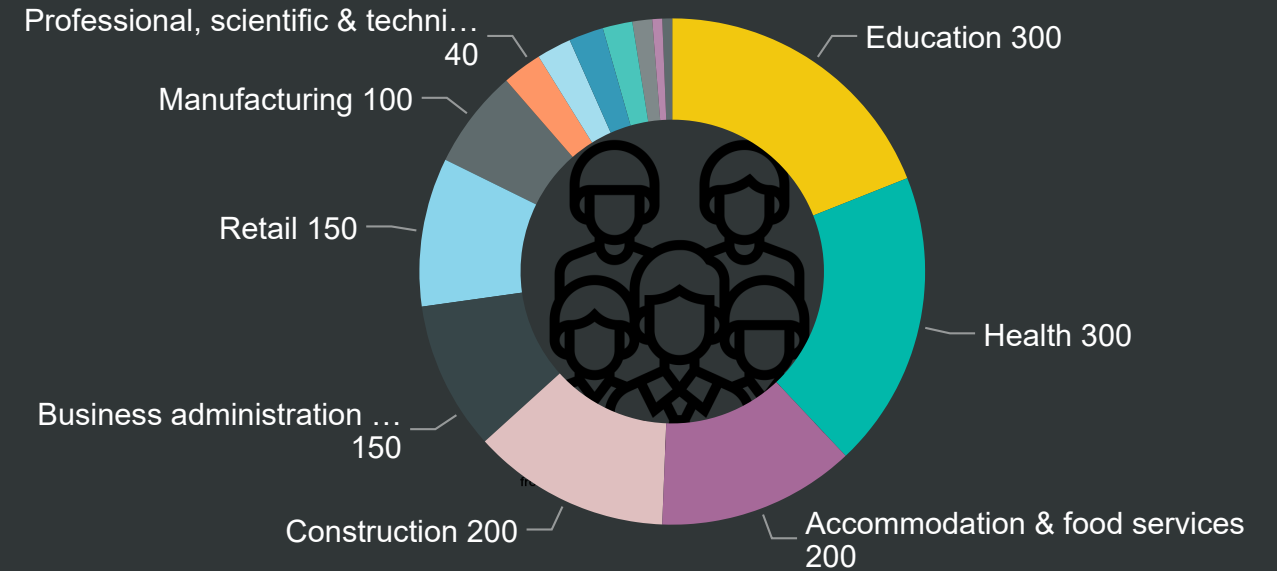

Employers registered in the ward- size is the count registered at postcode

Top 3 Standard Industrial Classification by count of Employer's

Dudley Business First is Dudley Council's inward investment and business support service. It's a free, single point of contact for new, existing and growing businesses.

Dudley Business First offers a bespoke package of support to businesses looking to expand or relocate in Dudley.

Employees working in the ward by Standard Industrial Classification of job

Employers registered in the ward - top 3 (by no. of employees)

Company name	Standard Industrial Classification (SIC)	No. of Employees	Revenue £'000's
Cafe Casita Limited	Accommodation And Food Service Activities	38	
Edwards Technical Limited	Construction	29	
Delta Fire Systems Limited	Administrative And Support Service Activities	26	