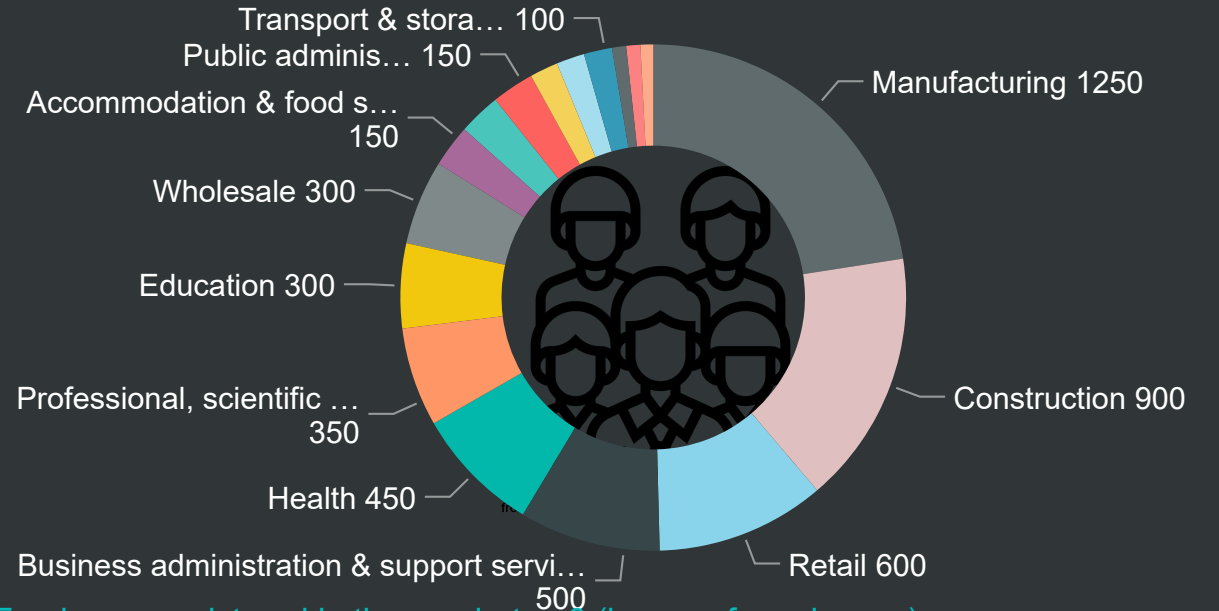

Employers registered in the ward- size is the count registered at postcode

Top 3 Standard Industrial Classification by count of Employer's

Dudley Business First is Dudley Council's inward investment and business support service. It's a free, single point of contact for new, existing and growing businesses.

Dudley Business First offers a bespoke package of support to businesses looking to expand or relocate in Dudley.

Employees working in the ward by Standard Industrial Classification of job

Employers registered in the ward - top 3 (by no. of employees)