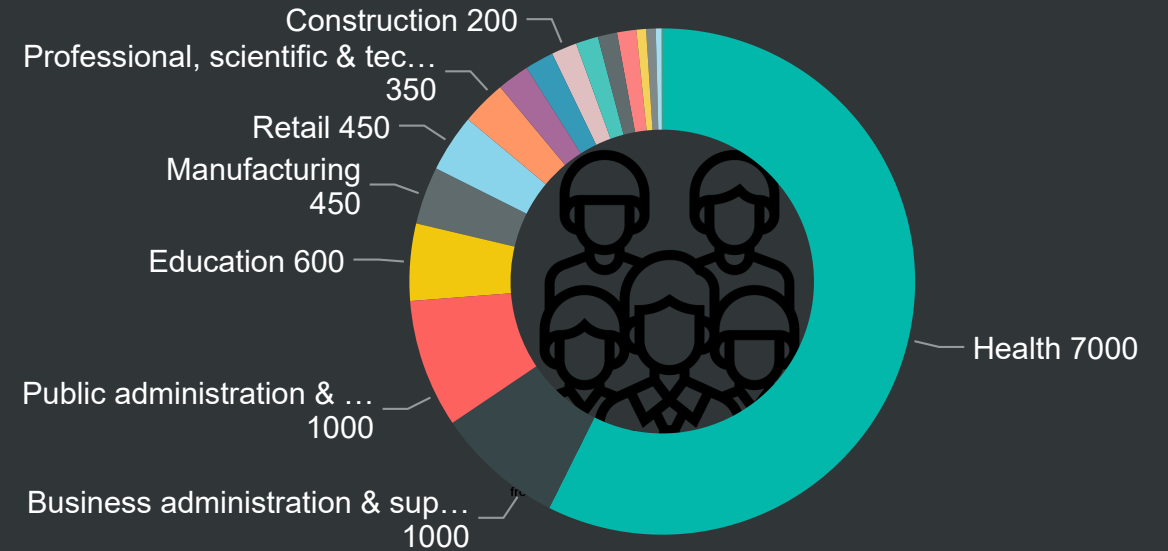

Employers registered in the ward- size is the count registered at postcode

Employees working in the ward by Standard Industrial Classification of job

Top 3 Standard Industrial Classification by count of Employer's

Employers registered in the ward - top 3 (by no. of employees)

Company name	Standard Industrial Classification (SIC)	No. of Employees	Revenue £'000's
Select Health Care Limited	Human Health And Social Work Activities	1,735	£48,184
Inshore Support Limited	Human Health And Social Work Activities	243	£7,515
Absolute Company Services Ltd	Wholesale And Retail Trade; Repair Of Motor Vehicles And Motorcycles		£4,100