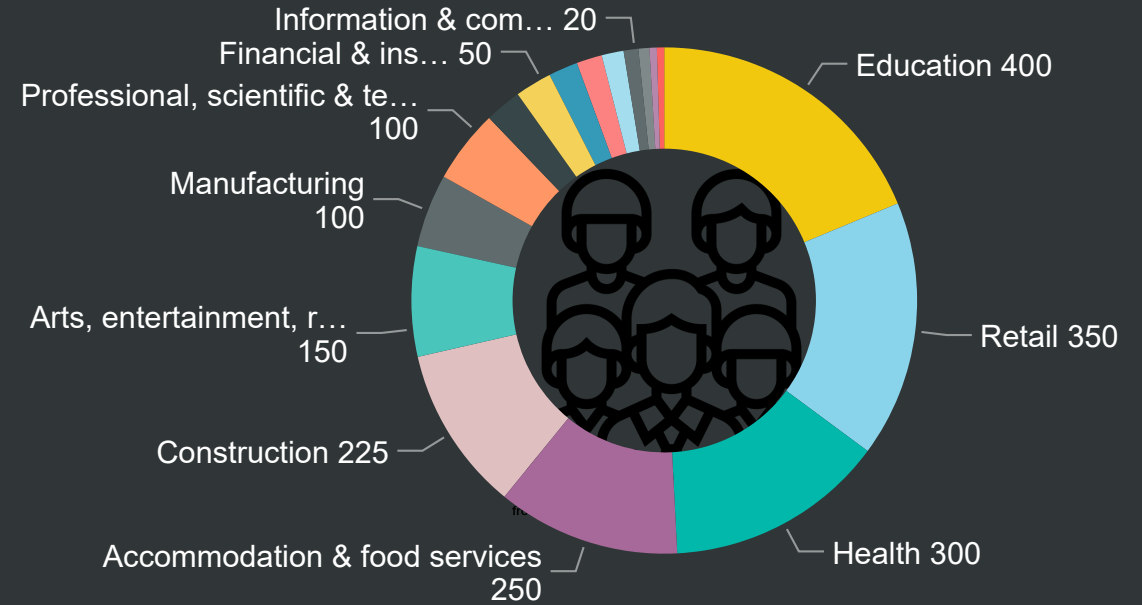

Employers registered in the ward- size is the count registered at postcode

Top 3 Standard Industrial Classification by count of Employer's

*Dudley Business First is Dudley Council's inward investment and business support service. It's a free, single point of contact for new, existing and growing businesses.*

*Dudley Business First offers a bespoke package of support to businesses looking to expand or relocate in Dudley.*

Employees working in the ward by Standard Industrial Classification of job

Employers registered in the ward - top 3 (by no. of employees)