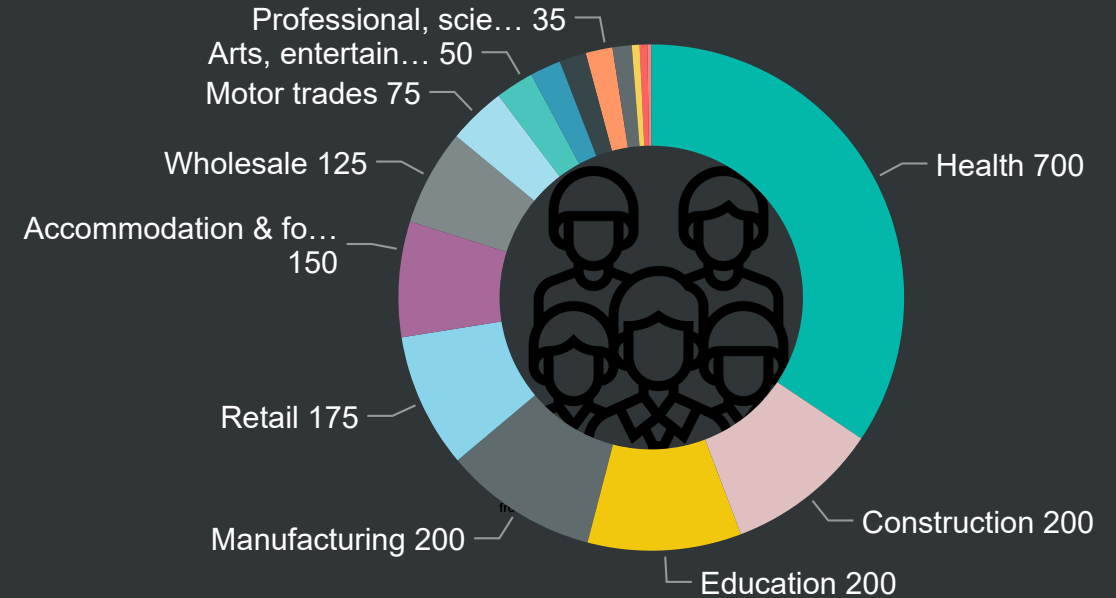

Employers registered in the ward- size is the count registered at postcode

Employees working in the ward by Standard Industrial Classification of job

Top 3 Standard Industrial Classification by count of Employer's

Employers registered in the ward - top 3 (by no. of employees)

Company name	Standard Industrial Classification (SIC)	No. of Employees	Revenue £'000's
Griff Chains Limited	Manufacturing	34	
Profab Limited	Manufacturing	22	
Dudley Water Sports Centre Limited	Arts, Entertainment And Recreation		£22