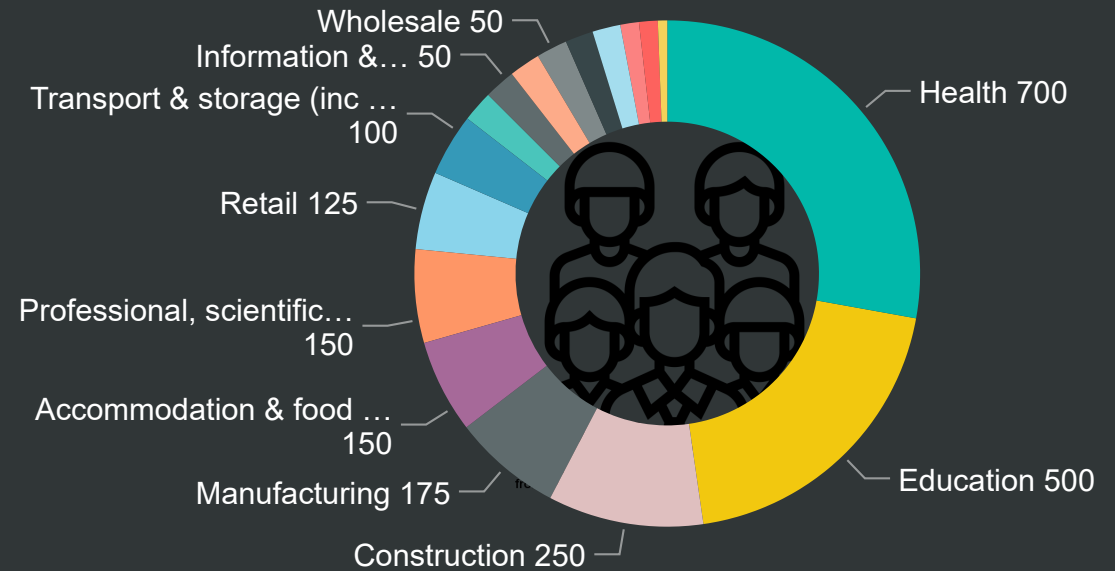

Employers registered in the ward- size is the count registered at postcode

Top 3 Standard Industrial Classification by count of Employer's

Dudley Business First is Dudley Council's inward investment and business support service. It's a free, single point of contact for new, existing and growing businesses.

Dudley Business First offers a bespoke package of support to businesses looking to expand or relocate in Dudley.

Employees working in the ward by Standard Industrial Classification of job

Employers registered in the ward - top 3 (by no. of employees)

Company name	Standard Industrial Classification (SIC)	No. of Employees	Revenue £'000's
Mary Stevens Hospice(The)	Human Health And Social Work Activities	203	£5,148
Kendrick Homes Limited	Construction	63	£31,785
Stourbridge Automotive Limited	Wholesale And Retail Trade; Repair Of Motor Vehicles And Motorcycles	14	