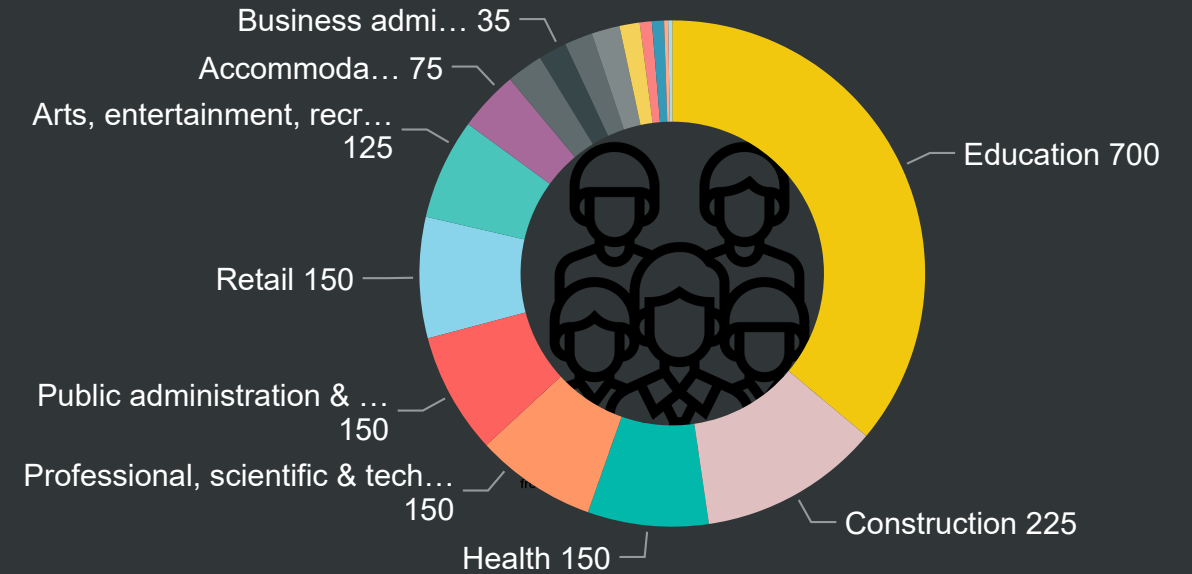

Employers registered in the ward- size is the count registered at postcode

Top 3 Standard Industrial Classification by count of Employer's

Dudley Business First is Dudley Council's inward investment and business support service. It's a free, single point of contact for new, existing and growing businesses.

Dudley Business First offers a bespoke package of support to businesses looking to expand or relocate in Dudley.

Employees working in the ward by Standard Industrial Classification of job

Employers registered in the ward - top 3 (by no. of employees)