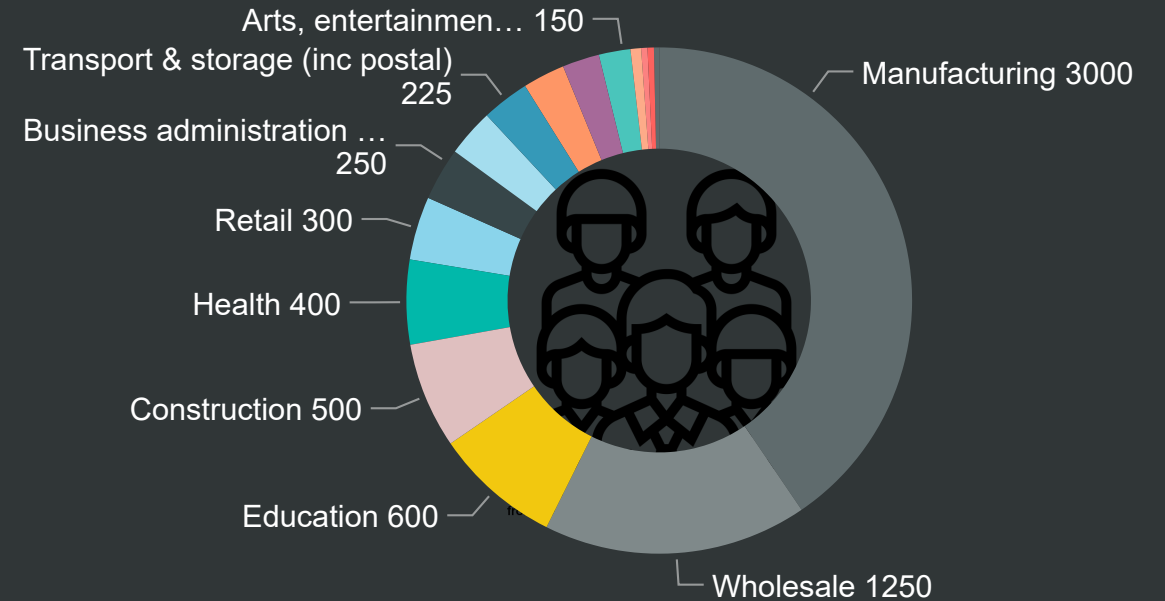

Employers registered in the ward- size is the count registered at postcode

Employees working in the ward by Standard Industrial Classification of job

Top 3 Standard Industrial Classification by count of Employer's

Manufacturing	153
Wholesale And Retail Trade; Repair Of Motor Vehicles ...	153
Construction	91

Employers registered in the ward - top 3 (by no. of employees)

Company name	Standard Industrial Classification (SIC)	No. of Employees	Revenue £'000's
Mitek Industries Limited	Manufacturing	217	£54,715
Boss Design Limited	Manufacturing	214	£40,406
C. Brown & Sons (Steel) Limited	Manufacturing	181	£52,760