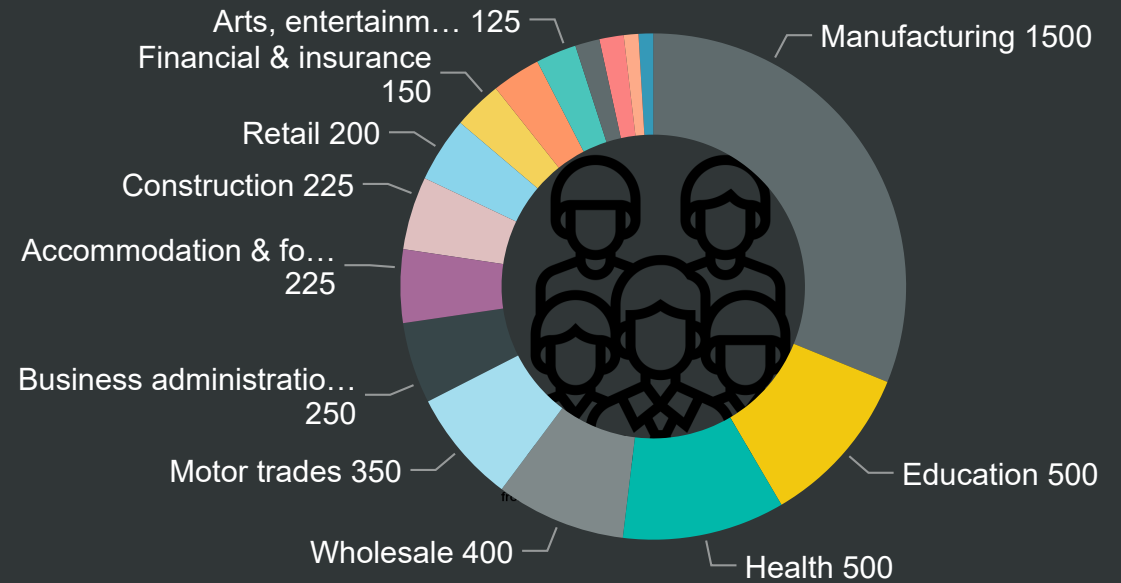

Employers registered in the ward- size is the count registered at postcode

Top 3 Standard Industrial Classification by count of Employer's

Dudley Business First is Dudley Council's inward investment and business support service. It's a free, single point of contact for new, existing and growing businesses.

Dudley Business First offers a bespoke package of support to businesses looking to expand or relocate in Dudley.

Employees working in the ward by Standard Industrial Classification of job

Employers registered in the ward - top 3 (by no. of employees)

Company name	Standard Industrial Classification (SIC)	No. of Employees	Revenue £'000's
Sunrise Medical Limited	Manufacturing	208	£50,410
Scot Young Research Limited	Manufacturing	119	£17,228
Jonathan LEE Contracts Limited	Administrative And Support Service Activities	12	£66,877