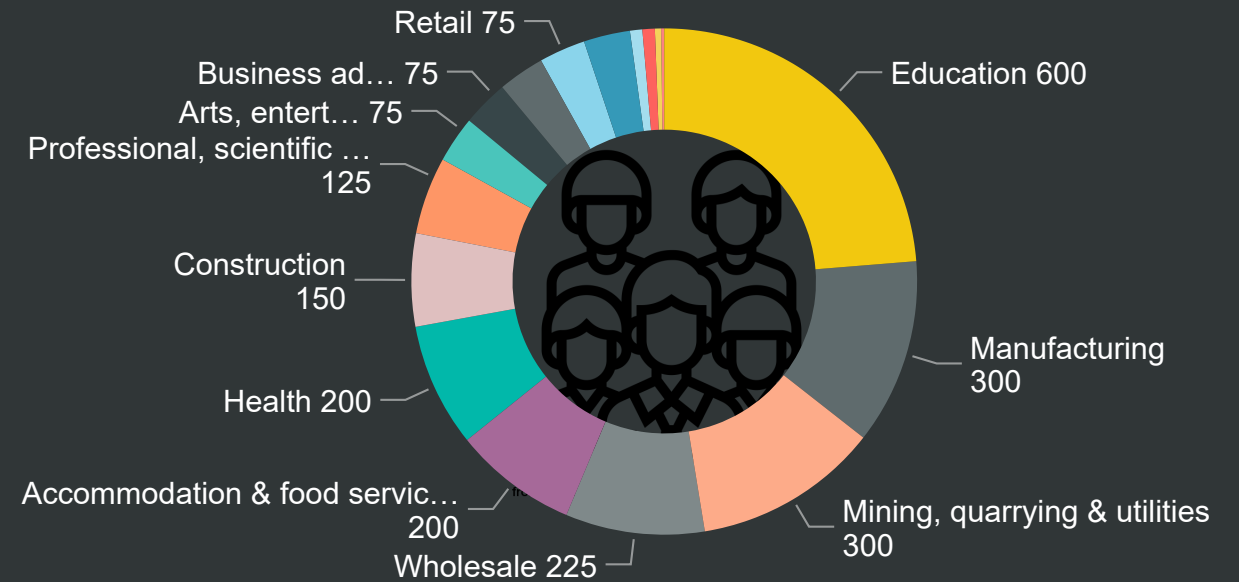

Employers registered in the ward- size is the count registered at postcode

Top 3 Standard Industrial Classification by count of Employer's

Dudley Business First is Dudley Council's inward investment and business support service. It's a free, single point of contact for new, existing and growing businesses.

Dudley Business First offers a bespoke package of support to businesses looking to expand or relocate in Dudley.

Employees working in the ward by Standard Industrial Classification of job

Employers registered in the ward - top 3 (by no. of employees)

| Company name | Standard Industrial Classification (SIC) | No. of Employees | Revenue £'000's |
|-------------------------------|--|------------------|-----------------|
| Clamason Industries Limited | Manufacturing | 285 | £29,207 |
| United Steels Limited | Manufacturing | 60 | £9,103 |
| Westfield Sports Cars Limited | Manufacturing | 40 | |