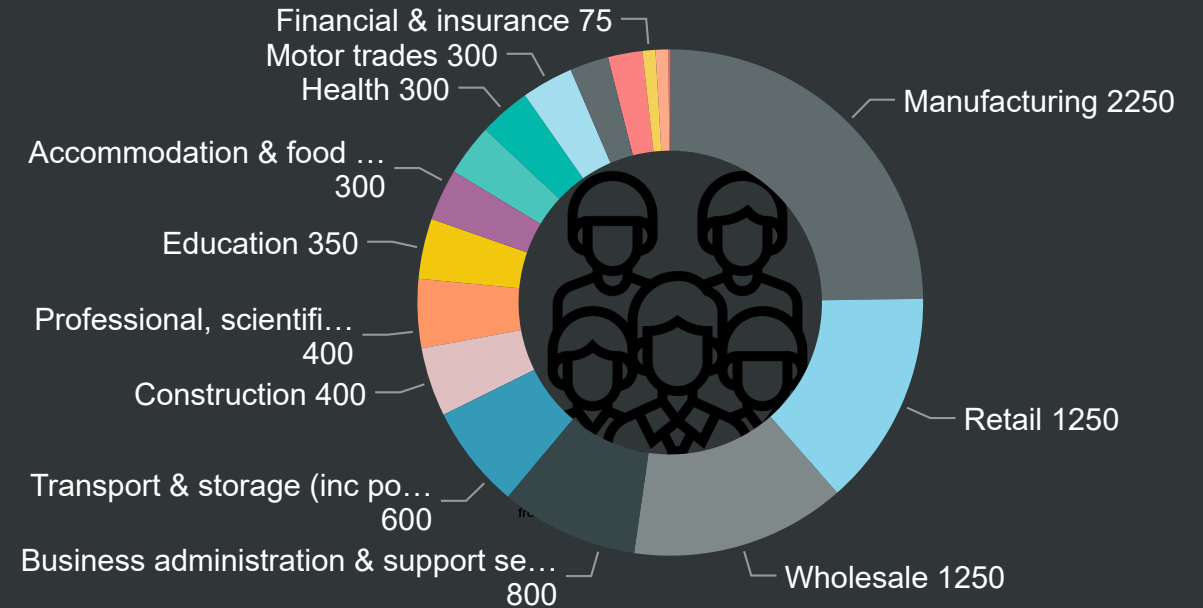

## Employers in Kingswinford North & Wall Heath Ward

Employers registered in the ward- size is the count registered at postcode

Top 3 Standard Industrial Classification by count of Employer's

|  |     |
|--|-----|
| Construction   | 165 |
| Professional, Scientific And Technical Activities        | 158 |
| Wholesale And Retail Trade; Repair Of Motor Vehicles ... | 122 |

Dudley Business First is Dudley Council's inward investment and business support service. It's a free, single point of contact for new, existing and growing businesses.

Dudley Business First offers a bespoke package of support to businesses looking to expand or relocate in Dudley.

Employees working in the ward by Standard Industrial Classification of job

Employers registered in the ward - top 3 (by no. of employees)

| Company name                     | Standard Industrial Classification (SIC)                             | No. of Employees | Revenue £'000's |
|----------------------------------|--|------------------|-----------------|
| Janan Meat Limited               | Wholesale And Retail Trade; Repair Of Motor Vehicles And Motorcycles | 173              | £51,563         |
| Mechatherm International Limited | Manufacturing  | 86               | £26,567         |
| Kennametal UK Limited            | Manufacturing  | 63               | £33,902         |