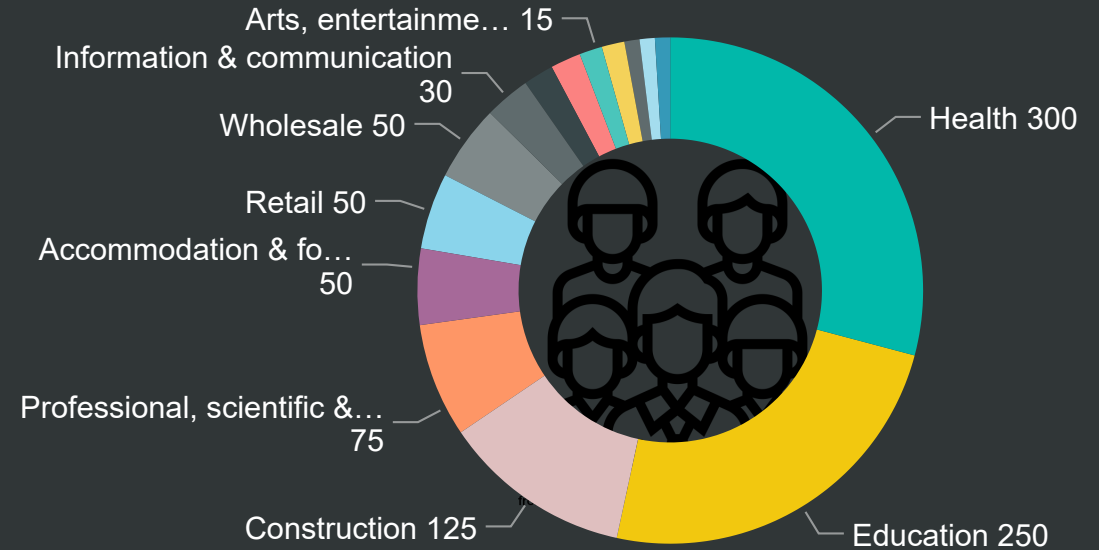

# Employers in Hayley Green & Cradley South Ward

Employers registered in the ward- size is the count registered at postcode

Employees working in the ward by Standard Industrial Classification of job

Top 3 Standard Industrial Classification by count of Employer's

Real Estate Activities	40
Professional, Scientific And Technical Activities	39
Wholesale And Retail Trade; Repair Of Motor Vehicles ...	34

Employers registered in the ward - top 3 (by no. of employees)