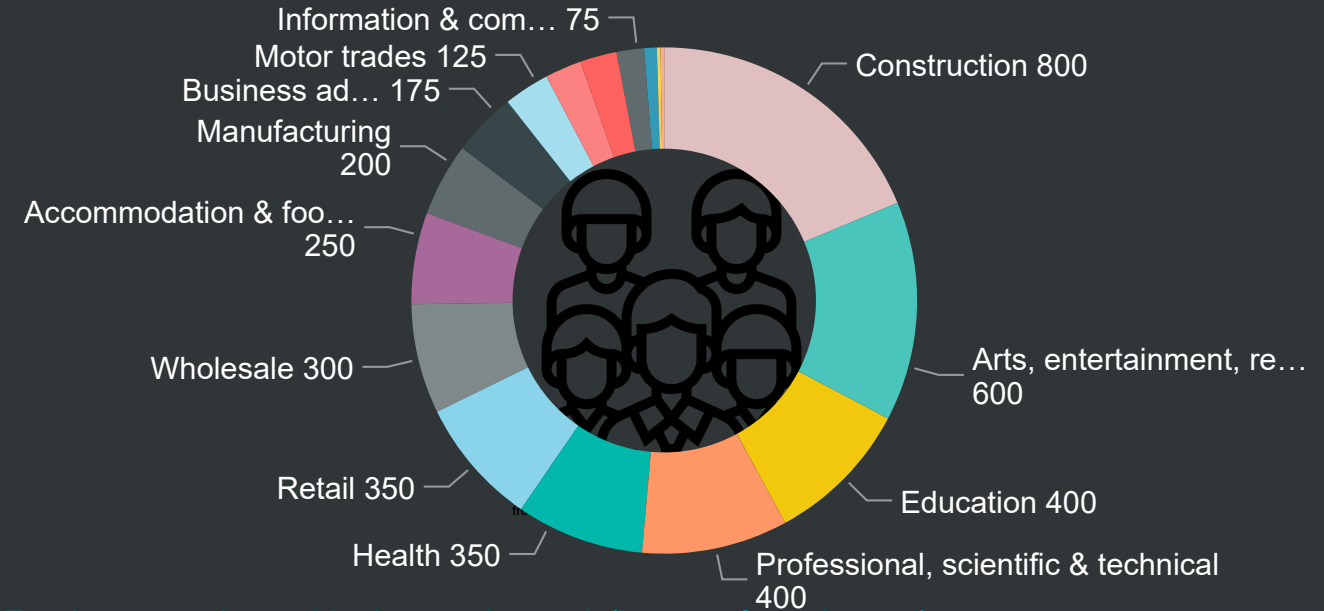

Employers registered in the ward- size is the count registered at postcode

Top 3 Standard Industrial Classification by count of Employer's

Dudley Business First is Dudley Council's inward investment and business support service. It's a free, single point of contact for new, existing and growing businesses.

Dudley Business First offers a bespoke package of support to businesses looking to expand or relocate in Dudley.

Employees working in the ward by Standard Industrial Classification of job

Employers registered in the ward - top 3 (by no. of employees)

Company name	Standard Industrial Classification (SIC)	No. of Employees	Revenue £'000's
Sandvik Limited	Manufacturing	773	£293,463
In Touch Games Limited	Arts, Entertainment And Recreation	266	£48,143
United Industrial Converters Limited	Manufacturing	48	£4,541