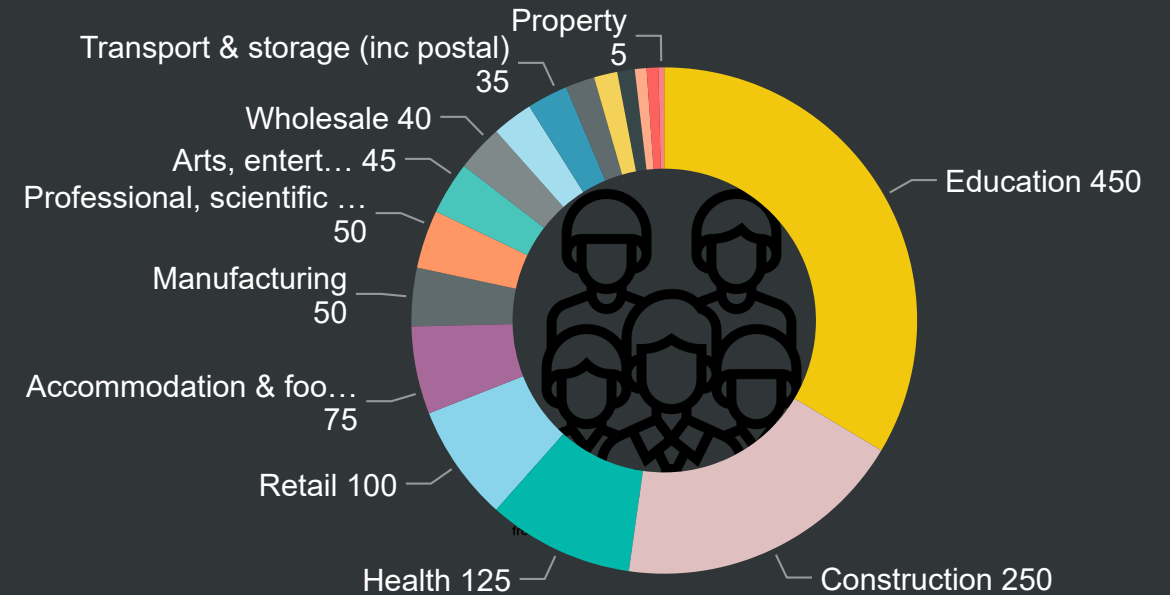

Employers registered in the ward- size is the count registered at postcode

Top 3 Standard Industrial Classification by count of Employer's

Construction	46
Professional, Scientific And Technical Activities	26
Wholesale And Retail Trade; Repair Of Motor Vehicles ...	26

Dudley Business First is Dudley Council's inward investment and business support service. It's a free, single point of contact for new, existing and growing businesses.

Dudley Business First offers a bespoke package of support to businesses looking to expand or relocate in Dudley.

Employees working in the ward by Standard Industrial Classification of job

Employers registered in the ward - top 3 (by no. of employees)

Company name	Standard Industrial Classification (SIC)	No. of Employees	Revenue £'000's
R.J. Brookes (Haulage) Limited	Transportation And Storage	24	
Summit Garage (Dudley) Limited	Wholesale And Retail Trade; Repair Of Motor Vehicles And Motorcycles	12	
P. Marsh And Sons Limited	Construction	11	