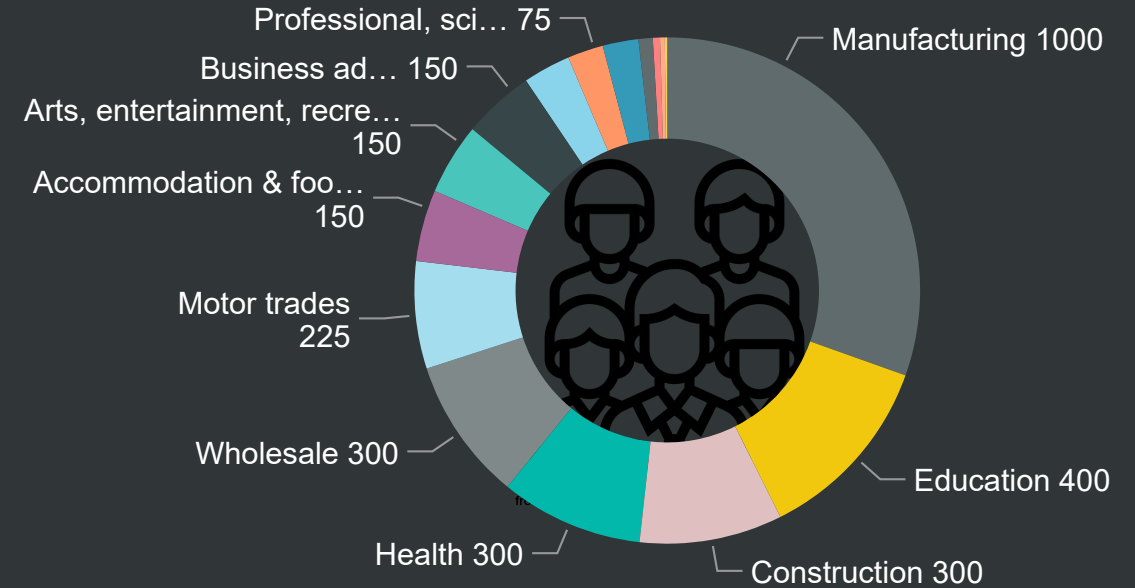

Employers registered in the ward- size is the count registered at postcode

Top 3 Standard Industrial Classification by count of Employer's

Dudley Business First is Dudley Council's inward investment and business support service. It's a free, single point of contact for new, existing and growing businesses.

Dudley Business First offers a bespoke package of support to businesses looking to expand or relocate in Dudley.

Employees working in the ward by Standard Industrial Classification of job

Employers registered in the ward - top 3 (by no. of employees)

Company name	Standard Industrial Classification (SIC)	No. of Employees	Revenue £'000's
Erodex (U.K.) Limited	Manufacturing	104	£19,326
Vacuum Furnace Engineering Limited	Manufacturing	97	£14,424
Customark Limited	Manufacturing	79	