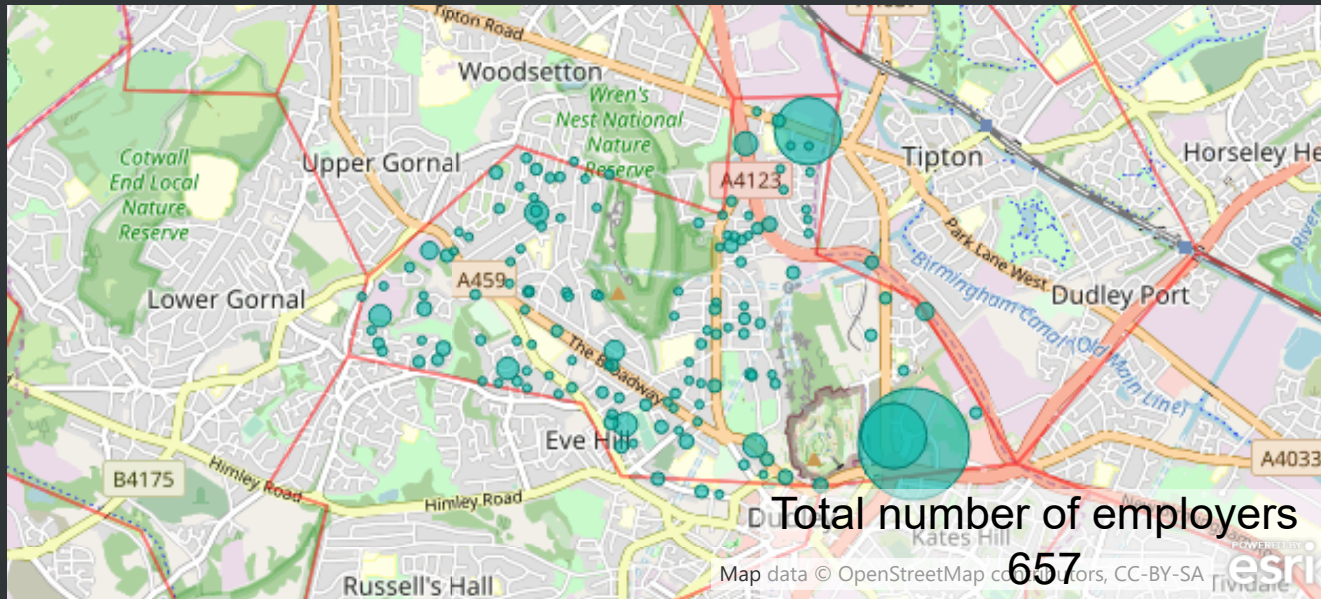

Employers registered in the ward- size is the count registered at postcode

Top 3 Standard Industrial Classification by count of Employer's

Construction	91
Wholesale And Retail Trade; Repair Of Motor Vehicles ...	75
Professional, Scientific And Technical Activities	74

Dudley Business First is Dudley Council's inward investment and business support service. It's a free, single point of contact for new, existing and growing businesses.

Dudley Business First offers a bespoke package of support to businesses looking to expand or relocate in Dudley.

Employees working in the ward by Standard Industrial Classification of job