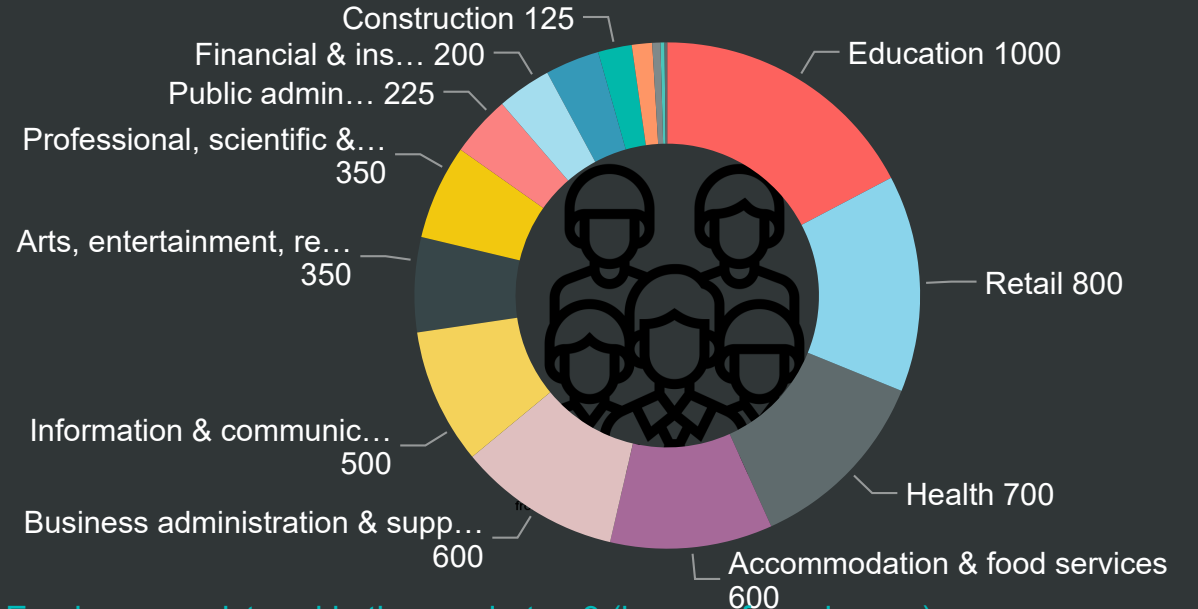

Employers registered in the ward- size is the count registered at postcode

Top 3 Standard Industrial Classification by count of Employer's

Construction	91
Wholesale And Retail Trade; Repair Of Motor Vehicles ...	75
Professional, Scientific And Technical Activities	74

Dudley Business First is Dudley Council's inward investment and business support service. It's a free, single point of contact for new, existing and growing businesses.

Dudley Business First offers a bespoke package of support to businesses looking to expand or relocate in Dudley.

Employees working in the ward by Standard Industrial Classification of job

Employers registered in the ward - top 3 (by no. of employees)

Company name	Standard Industrial Classification (SIC)	No. of Employees	Revenue £'000's
Thomas Dudley Group Limited	Manufacturing	454	£49,859
The Black Country Living Museum Trust	Arts, Entertainment And Recreation	160	£8,029
Dudley And West Midlands Zoological Society Limited	Arts, Entertainment And Recreation	79	£4,624