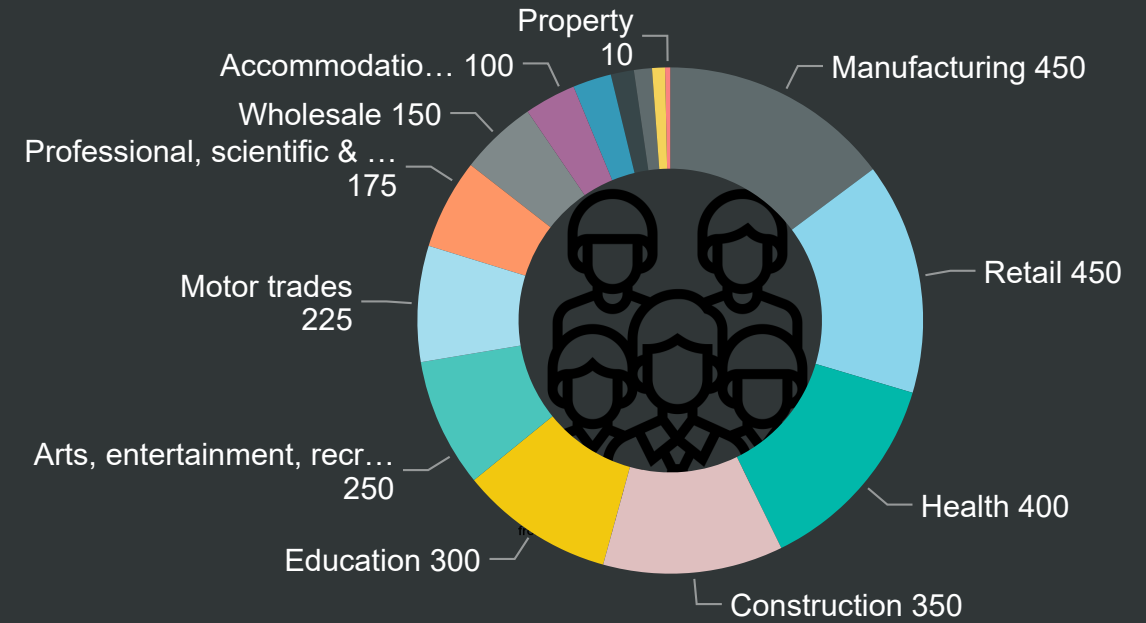

## Employers in Amblecote Ward

Employers registered in the ward- size is the count registered at postcode

Employees working in the ward by Standard Industrial Classification of job

Top 3 Standard Industrial Classification by count of Employer's

Professional, Scientific And Technical Activities	45
Construction	43
Information And Communication	33

Employers registered in the ward - top 3 (by no. of employees)

Company name	Standard Industrial Classification (SIC)	No. of Employees	Revenue £'000's
H.V.C. Supplies (Stourbridge) Limited	Manufacturing	117	£11,878
High Speed Lasers Limited	Manufacturing	38	
Steel & Site Limited	Construction	19	